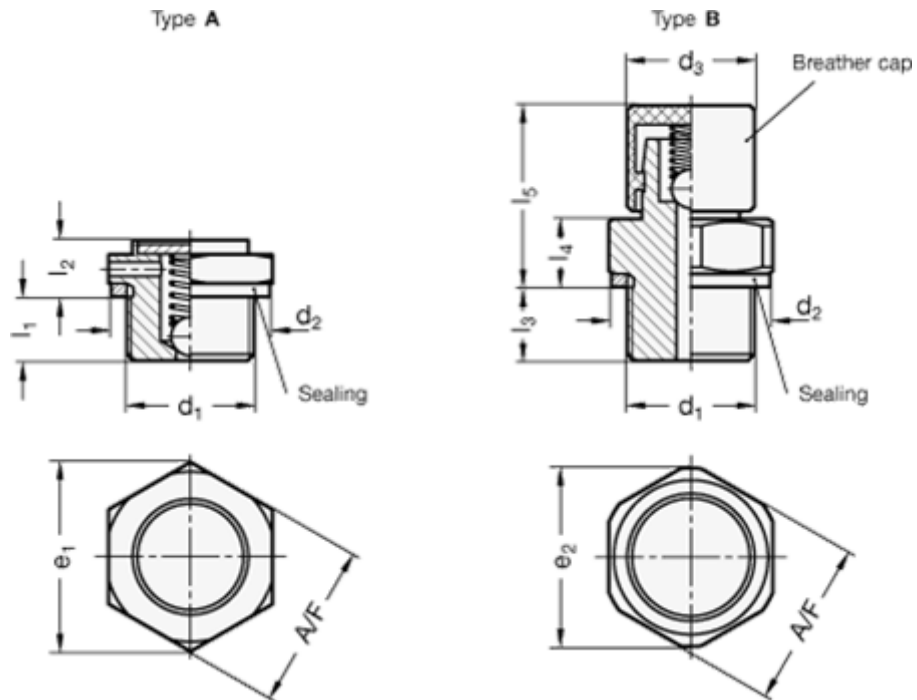

Article number: 20883M101160AMS

Description: E+G Udluftningsfilter - M10x1

Measures

	= -	l2	= 6
	= -	l3	= 8
A/F	= 14	l4	= 7
Air passage l/min.	= -	l5	= 18.5
d2	= 17	Opening pressure in mbar = Min. 160 - Max. 240. mbar	
d3	= 13	Thread d1 = M10x1	
e	= 18.5		
l1	= 6		